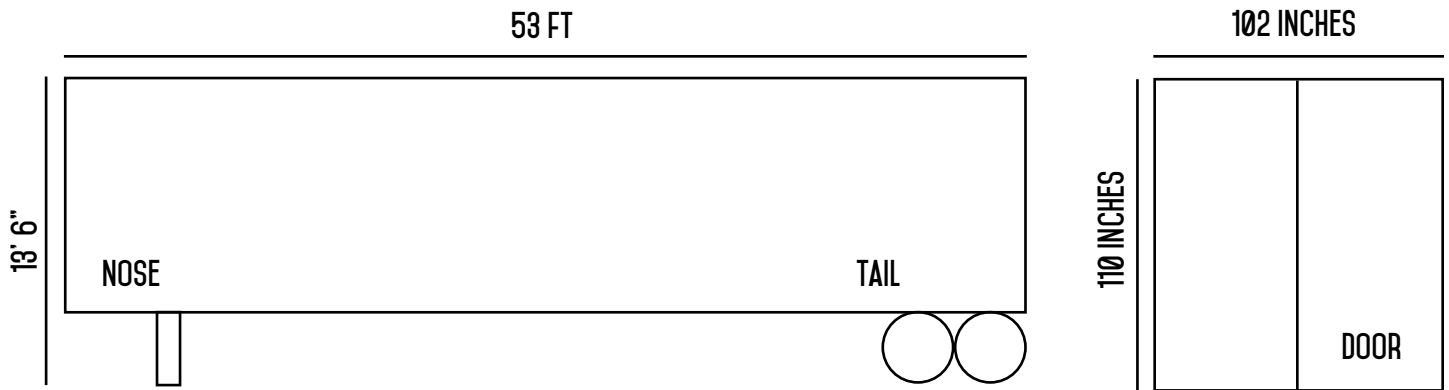

DRY VAN

BASICS

LENGTH: 53 FEET

WIDTH: 102 INCHES

HEIGHT: 110 INCHES

DOCK HEIGHT: 50 INCHES

CAPACITY

MAX WEIGHT: APPROX. 45,000 LBS

FOOD GRADE*

*INDICATES LIMITED AVAILABILITY

REEFER TRUCK

	48' REEFER	53' REEFER
OVERALL LENGTH	48'	53'
INSIDE LENGTH	46'6"	51'6"
OVERALL WIDTH	102"	102"
INSIDE WIDTH	97" AT SCUFF 97.4" AT LINER	97" AT SCUFF 97.4" AT LINER
OVERALL HEIGHT	13'6"	13'6"
INSIDE HEIGHT	103.5"	103.5"
DOOR OPENING	101.8" H 98.3" W	101.8" H 98.3" W
TEMP RANGE	-20° TO 70°	-20° TO 70°
DOCK HEIGHT	51.5"	52.5"
LOAD CAPACITY MAX	44,000 LBS	43,500 LBS

STRAIGHT TRUCK WITH LIFT GATE

BASICS

LENGTH: 22-26 FEET

WIDTH: 96-102 INCHES

HEIGHT: 12.5 FEET (26')

CAPACITY (26')

MAX WEIGHT: APPROX. 14,000 LBS

SINGLE STACK: 12 PALLETS

REMOVABLE

DETACHABLE GOOSE NECK TRAILER

DIMENSIONS

MAIN DECK LENGTH: 28 FEET
MAIN DECK WIDTH: 102 INCHES
MAIN DECK HEIGHT: 11.5 FEET

MAX WEIGHT

38,000 - 40,000 LBS