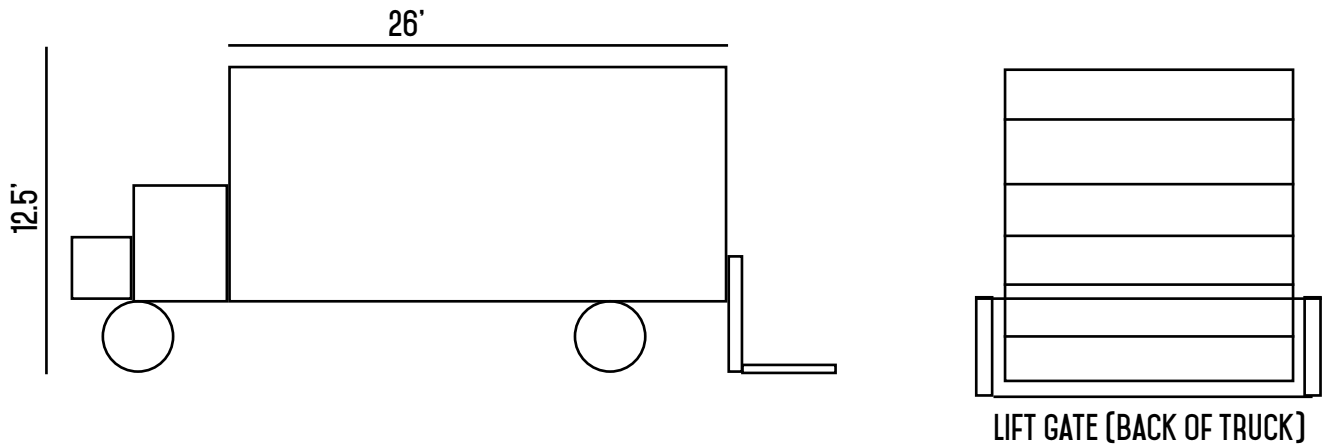

FOOD GRADE*

*INDICATES LIMITED AVAILABILITY

REEFER TRUCK

	48' REEFER	53' REEFER
OVERALL LENGTH	48'	53'
INSIDE LENGTH	46'6"	51'6"
OVERALL WIDTH	102"	102"
INSIDE WIDTH	97" AT SCUFF 97.4" AT LINER	97" AT SCUFF 97.4" AT LINER
OVERALL HEIGHT	13'6"	13'6"
INSIDE HEIGHT	103.5"	103.5"
DOOR OPENING	101.8" H 98.3" W	101.8" H 98.3" W
TEMP RANGE	-20° TO 70°	-20° TO 70°
DOCK HEIGHT	51.5"	52.5"
LOAD CAPACITY MAX	44,000 LBS	43,500 LBS

STRAIGHT TRUCK WITH LIFT GATE

BASICS

LENGTH: 22-26 FEET

WIDTH: 96-102 INCHES

HEIGHT: 12.5 FEET (26')

CAPACITY (26')

MAX WEIGHT: APPROX. 14,000 LBS

SINGLE STACK: 12 PALLETS

STANDARD FLATBED

DIMENSIONS

LENGTH: 48 FEET
WIDTH: 102 INCHES
HEIGHT: 102 INCHES

MAX WEIGHT

45,000 - 48,000 LBS

STEP DECK TRAILER (SINGLE DROP)

DIMENSIONS

LOWER DECK LENGTH: 37 FEET
TOP DECK LENGTH: 11 FEET
WIDTH: 102 INCHES
HEIGHT: 10 FEET (LOWER DECK)

REMOVABLE

DETACHABLE GOOSE NECK TRAILER

DIMENSIONS

MAIN DECK LENGTH: 28 FEET
MAIN DECK WIDTH: 102 INCHES
MAIN DECK HEIGHT: 11.5 FEET

MAX WEIGHT

38,000 - 40,000 LBS