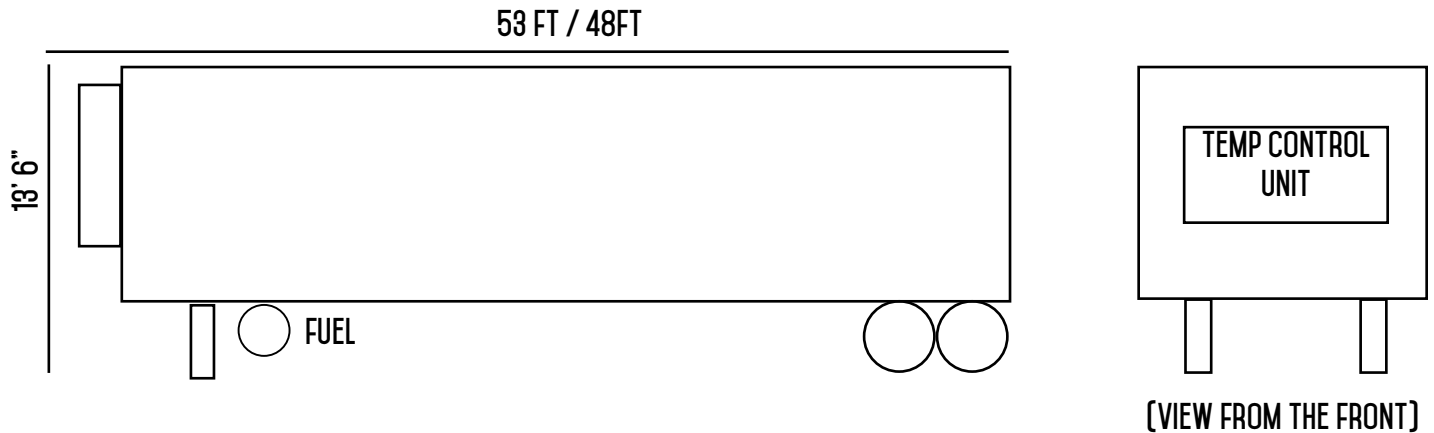

DRY VAN

BASICS

LENGTH: 53 FEET

WIDTH: 102 INCHES

HEIGHT: 110 INCHES

DOCK HEIGHT: 50 INCHES

CAPACITY

MAX WEIGHT: APPROX. 45,000 LBS

FOOD GRADE*

*INDICATES LIMITED AVAILABILITY

REEFER TRUCK

	48' REEFER	53' REEFER
OVERALL LENGTH	48'	53'
INSIDE LENGTH	46'6"	51'6"
OVERALL WIDTH	102"	102"
INSIDE WIDTH	97" AT SCUFF 97.4" AT LINER	97" AT SCUFF 97.4" AT LINER
OVERALL HEIGHT	13'6"	13'6"
INSIDE HEIGHT	103.5"	103.5"
DOOR OPENING	101.8" H 98.3" W	101.8" H 98.3" W
TEMP RANGE	-20° TO 70°	-20° TO 70°
DOCK HEIGHT	51.5"	52.5"
LOAD CAPACITY MAX	44,000 LBS	43,500 LBS

STRAIGHT TRUCK WITH LIFT GATE

BASICS

LENGTH: 22-26 FEET

WIDTH: 96-102 INCHES

HEIGHT: 12.5 FEET (26')

CAPACITY (26')

MAX WEIGHT: APPROX. 14,000 LBS

SINGLE STACK: 12 PALLETS

REMOVABLE

DETACHABLE GOOSE NECK TRAILER

DIMENSIONS

MAIN DECK LENGTH: 28 FEET
MAIN DECK WIDTH: 102 INCHES
MAIN DECK HEIGHT: 11.5 FEET

MAX WEIGHT

38,000 - 40,000 LBS